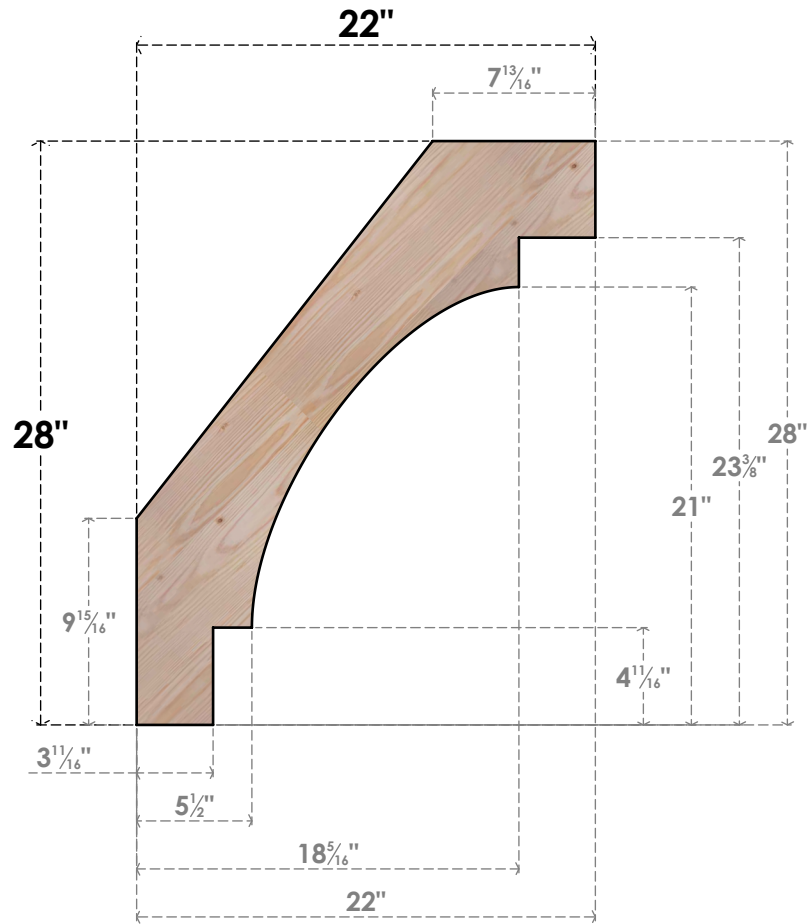

BRC06X22X28MRC00SDF

5 1/2"W X 22"D X 28"H MERCED SMOOTH BRACE, DOUGLAS FIR

SIDE

FRONT

EKENA MILLWORK
 2300 WEST MAIN ST.
 CLARKSVILLE, TX 75426
 TOLL FREE: 866-607-0453
 WWW.EKENAMILLWORK.COM

NOTES

1. INSTALLATION TO BE COMPLETED IN ACCORDANCE WITH MANUFACTURER'S SPECIFICATIONS.
2. DRAWING MAY NOT BE TO SCALE
3. THIS DRAWING IS INTENDED FOR DESIGN AND PLANNING PURPOSES ONLY.
4. ALL INFORMATION CONTAINED HEREIN WAS CURRENT AT THE TIME OF DEVELOPMENT BUT MUST BE REVIEWED AND APPROVED BY THE PRODUCT MANUFACTURER TO BE CONSIDERED ACCURATE.
5. PRODUCTS ARE NOT KILN DRIED. THIS ITEM IS UNIQUE AND WILL CONTAIN THE NATURAL VARIATIONS THAT THE WOOD SPECIES OFFERS. THIS MAY RESULT IN VARIATIONS UP TO 1/4"